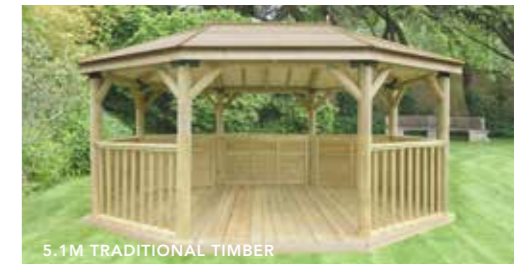

HGG47MCURTGH
 HGG47MCURTCHD

5.1m & 6m Premium Oval Gazebos

5.1M NEW ENGLAND CEDAR - FURNISHED

5.1M TRADITIONAL TIMBER

Overall dimensions: 315(h) x 527(w) x 377(d)cm

Furnished
 Cedar Roof POG51MNECFIN
 Timber Roof POG51MTTFIN