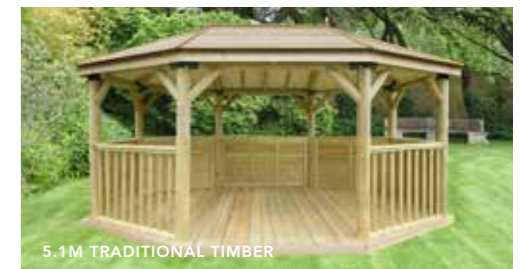

5.1M TRADITIONAL TIMBER

Overall dimensions: 315(h) x 527(w) x 377(d)cm

Furnished
Cedar Roof POG51MNECFIN
Timber Roof POG51MTTFIN

Unfurnished
Cedar Roof POG51MNECIN
Timber Roof POG51MTTIN

Optional Set of 8 Drop Curtains - Only available to purchase with Gazebo
Curtains - Green POG51MCURTGH
Curtains - Cream POG51MCURTCHD