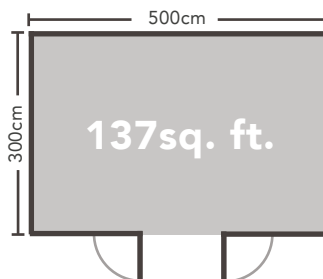

## The Melbury - 4m x 3m

242(h) x 464(w) x 369(d)cm with overhang

Windows: 3 (1 opening), tilt & turn  
 Doors: Double  
 Construction material: 34mm machined logs  
 Glazing: Single or Double glazed toughened glass  
 Floor construction: 19mm Tongue & Groove  
 Roof construction: 19mm Tongue & Groove  
 Treatment: Untreated

## The Chiltern - 4m x 3m

250(h) x 424(w) x 340(d)cm with overhang

Windows: 2 (opening), tilt & turn  
 Doors: Double  
 Construction material: 34mm machined logs  
 Glazing: Single or Double glazed toughened glass  
 Floor construction: 19mm Tongue & Groove  
 Roof construction: 19mm Tongue & Groove  
 Treatment: Untreated

## The Elmley - 5m x 3m

242(h) x 524(w) x 337(d)cm with overhang

Windows: 3 opening, tilt & turn  
 Doors: Double  
 Construction material: 45mm machined logs  
 Glazing: Double glazed toughened glass  
 Floor construction: 19mm Tongue & Groove  
 Roof construction: 19mm Tongue & Groove  
 Treatment: Untreated

## The Mendip - 5m x 4m

242(h) x 524(w) x 466(d)cm with overhang

Windows: 3 opening, tilt & turn  
 Doors: Double  
 Construction material: 45mm machined logs  
 Glazing: Double glazed toughened glass  
 Floor construction: 19mm Tongue & Groove  
 Roof construction: 19mm Tongue & Groove  
 Treatment: Untreated