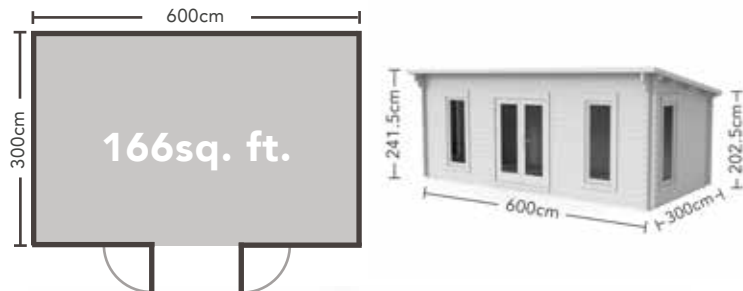

## The Rushock - 5m x 4m

247(h) x 524(w) x 434(d)cm with overhang

Windows: 4 opening  
 Doors: Double  
 Construction material: 45mm machined logs  
 Glazing: Double glazed toughened glass  
 Floor construction: 19mm Tongue & Groove  
 Roof construction: 19mm Tongue & Groove  
 Treatment: Untreated

## The Arley - 6m x 3m

242(h) x 624(w) x 337(d)cm with overhang

Windows: 4 opening, tilt & turn  
 Doors: Double  
 Construction material: 45mm machined logs  
 Glazing: Double glazed toughened glass  
 Floor construction: 19mm Tongue & Groove  
 Roof construction: 19mm Tongue & Groove  
 Treatment: Untreated