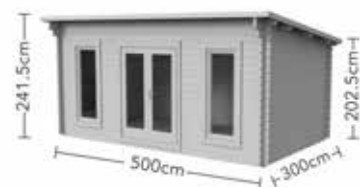

## The Elmley - 5m x 3m

242(h) x 524(w) x 337(d)cm with overhang

Windows: 3 opening, tilt & turn  
 Doors: Double  
 Construction material: 45mm machined logs  
 Glazing: Double glazed toughened glass  
 Floor construction: 19mm Tongue & Groove  
 Roof construction: 19mm Tongue & Groove  
 Treatment: Untreated