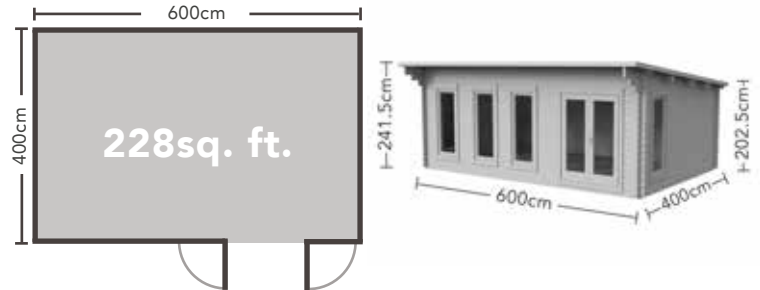

## The Rushock - 5m x 4m

247(h) x 524(w) x 434(d)cm with overhang

Windows: 4 opening  
 Doors: Double  
 Construction material: 45mm machined logs  
 Glazing: Double glazed toughened glass  
 Floor construction: 19mm Tongue & Groove  
 Roof construction: 19mm Tongue & Groove  
 Treatment: Untreated

## The Arley - 6m x 3m

242(h) x 624(w) x 337(d)cm with overhang

Windows: 4 opening, tilt & turn  
 Doors: Double  
 Construction material: 45mm machined logs  
 Glazing: Double glazed toughened glass  
 Floor construction: 19mm Tongue & Groove  
 Roof construction: 19mm Tongue & Groove  
 Treatment: Untreated

## The Wolverley - 6m x 4m

242(h) x 624(w) x 466(d)cm with overhang

Windows: 5 opening, tilt & turn  
 Doors: Double  
 Construction material: 45mm machined logs  
 Glazing: Double glazed toughened glass  
 Floor construction: 19mm Tongue & Groove  
 Roof construction: 19mm Tongue & Groove  
 Treatment: Untreated