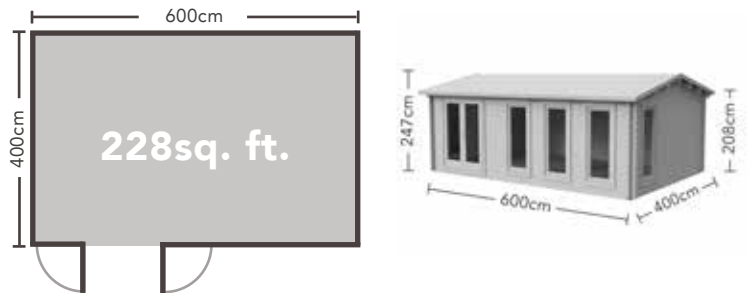

The Wolverley - 6m x 4m

242(h) x 624(w) x 466(d)cm with overhang

Windows: 5 opening, tilt & turn
Doors: Double
Construction material: 45mm machined logs
Glazing: Double glazed toughened glass
Floor construction: 19mm Tongue & Groove
Roof construction: 19mm Tongue & Groove
Treatment: Untreated

Roof Options

	24kg Polyester felt without underlay Double glazed	24kg Polyester felt with underlay Double glazed	34kg Polyester felt with underlay Double glazed
HD	VWOL45D64P2HD £5199.99	VWOL45D64P2UHD £5299.99	VWOL45D64P3UHD £5399.99
IN	VWOL45D64P2HDIN £6799.99	VWOL45D64P2UHDIN £6899.99	VWOL45D64P3UHDIN £6999.99

▶ SEE OUR LOG CABIN VIDEOS AT FORESTGARDEN.CO.UK

The Blakedown - 6m x 4m

247(h) x 624(w) x 446(d)cm with overhang

Windows: 5 opening, tilt & turn
Doors: Double
Construction material: 45mm machined logs
Glazing: Double glazed toughened glass
Floor construction: 19mm Tongue & Groove
Roof construction: 19mm Tongue & Groove
Treatment: Untreated

Roof Options

	24kg Polyester felt without underlay Double glazed	24kg Polyester felt with underlay Double glazed	34kg Polyester felt with underlay Double glazed
HD	VBLA45D64P2HD £5199.99	VBLA45D64P2UHD £5299.99	VBLA45D64P3UHD £5399.99
IN	VBLA45D64P2HDIN £6799.99	VBLA45D64P2UHDIN £6899.99	VBLA45D64P3UHDIN £6999.99

Felt Shingles with underlay Double glazed

HD	VBLA45D64SHHD £5299.99	
IN	VBLA45D64SHHDIN £6899.99