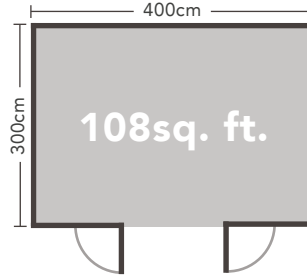

## The Harwood - 3m x 2m

220(h) x 320(w) x 232(d)cm with overhang

Windows:	None
Doors:	Double
Construction material:	28mm machined logs
Glazing:	Single glazed toughened glass
Floor construction:	19mm Tongue & Groove
Roof construction:	19mm Tongue & Groove
Treatment:	Untreated

## The Melbury - 4m x 3m

242(h) x 464(w) x 369(d)cm with overhang

Windows: 3 (1 opening), tilt & turn  
 Doors: Double  
 Construction material: 34mm machined logs  
 Glazing: Single or Double glazed toughened glass  
 Floor construction: 19mm Tongue & Groove  
 Roof construction: 19mm Tongue & Groove  
 Treatment: Untreated

## The Rushock - 5m x 4m

247(h) x 524(w) x 434(d)cm with overhang

Windows: 4 opening  
 Doors: Double  
 Construction material: 45mm machined logs  
 Glazing: Double glazed toughened glass  
 Floor construction: 19mm Tongue & Groove  
 Roof construction: 19mm Tongue & Groove  
 Treatment: Untreated