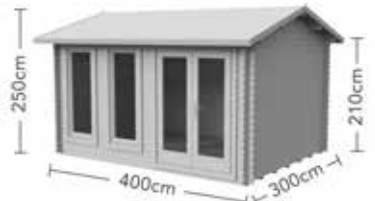

The Chiltern - 4m x 3m

250(h) x 424(w) x 340(d)cm with overhang

Windows: 2 (opening), tilt & turn
Doors: Double
Construction material: 34mm machined logs
Glazing: Single or Double glazed toughened glass
Floor construction: 19mm Tongue & Groove
Roof construction: 19mm Tongue & Groove
Treatment: Untreated