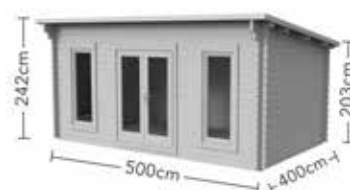

The Mendip - 5m x 4m

242(h) x 524(w) x 466(d)cm with overhang

Windows: 3 opening, tilt & turn
Doors: Double
Construction material: 45mm machined logs
Glazing: Double glazed toughened glass
Floor construction: 19mm Tongue & Groove
Roof construction: 19mm Tongue & Groove
Treatment: Untreated