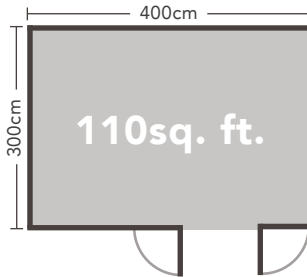

## The Harwood - 3m x 2m

220(h) x 320(w) x 232(d)cm with overhang

Windows:	None
Doors:	Double
Construction material:	28mm machined logs
Glazing:	Single glazed toughened glass
Floor construction:	19mm Tongue & Groove
Roof construction:	19mm Tongue & Groove
Treatment:	Untreated

## The Melbury - 4m x 3m

242(h) x 464(w) x 369(d)cm with overhang

Windows: 3 (1 opening), tilt & turn  
 Doors: Double  
 Construction material: 34mm machined logs  
 Glazing: Single or Double glazed toughened glass  
 Floor construction: 19mm Tongue & Groove  
 Roof construction: 19mm Tongue & Groove  
 Treatment: Untreated

## The Chiltern - 4m x 3m

250(h) x 424(w) x 340(d)cm with overhang

Windows: 2 (opening), tilt & turn  
 Doors: Double  
 Construction material: 34mm machined logs  
 Glazing: Single or Double glazed toughened glass  
 Floor construction: 19mm Tongue & Groove  
 Roof construction: 19mm Tongue & Groove  
 Treatment: Untreated

## The Elmley - 5m x 3m

242(h) x 524(w) x 337(d)cm with overhang

Windows: 3 opening, tilt & turn  
 Doors: Double  
 Construction material: 45mm machined logs  
 Glazing: Double glazed toughened glass  
 Floor construction: 19mm Tongue & Groove  
 Roof construction: 19mm Tongue & Groove  
 Treatment: Untreated