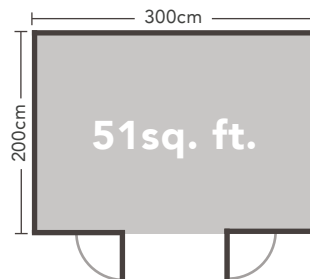

## The Harwood - 3m x 2m

220(h) x 320(w) x 232(d)cm with overhang

Windows:	None
Doors:	Double
Construction material:	28mm machined logs
Glazing:	Single glazed toughened glass
Floor construction:	19mm Tongue & Groove
Roof construction:	19mm Tongue & Groove
Treatment:	Untreated