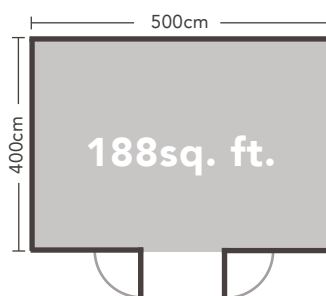

## The Chiltern - 4m x 3m

250(h) x 424(w) x 340(d)cm with overhang

Windows: 2 (opening), tilt & turn  
 Doors: Double  
 Construction material: 34mm machined logs  
 Glazing: Single or Double glazed toughened glass  
 Floor construction: 19mm Tongue & Groove  
 Roof construction: 19mm Tongue & Groove  
 Treatment: Untreated

## The Elmley - 5m x 3m

242(h) x 524(w) x 337(d)cm with overhang

Windows: 3 opening, tilt & turn  
 Doors: Double  
 Construction material: 45mm machined logs  
 Glazing: Double glazed toughened glass  
 Floor construction: 19mm Tongue & Groove  
 Roof construction: 19mm Tongue & Groove  
 Treatment: Untreated

## The Mendip - 5m x 4m

242(h) x 524(w) x 466(d)cm with overhang

Windows: 3 opening, tilt & turn  
 Doors: Double  
 Construction material: 45mm machined logs  
 Glazing: Double glazed toughened glass  
 Floor construction: 19mm Tongue & Groove  
 Roof construction: 19mm Tongue & Groove  
 Treatment: Untreated

## The Rushock - 5m x 4m

247(h) x 524(w) x 434(d)cm with overhang

Windows: 4 opening  
 Doors: Double  
 Construction material: 45mm machined logs  
 Glazing: Double glazed toughened glass  
 Floor construction: 19mm Tongue & Groove  
 Roof construction: 19mm Tongue & Groove  
 Treatment: Untreated