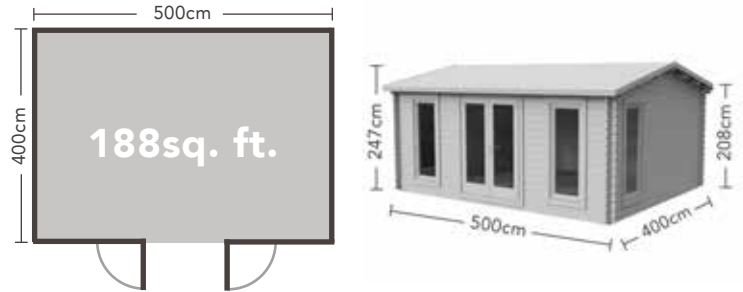

## The Mendip - 5m x 4m

242(h) x 524(w) x 466(d)cm with overhang

Windows: 3 opening, tilt & turn  
 Doors: Double  
 Construction material: 45mm machined logs  
 Glazing: Double glazed toughened glass  
 Floor construction: 19mm Tongue & Groove  
 Roof construction: 19mm Tongue & Groove  
 Treatment: Untreated

## The Rushock - 5m x 4m

247(h) x 524(w) x 434(d)cm with overhang

Windows: 4 opening  
 Doors: Double  
 Construction material: 45mm machined logs  
 Glazing: Double glazed toughened glass  
 Floor construction: 19mm Tongue & Groove  
 Roof construction: 19mm Tongue & Groove  
 Treatment: Untreated