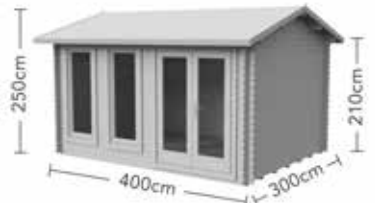

The Chiltern - 4m x 3m

250(h) x 424(w) x 340(d)cm with overhang

Windows: 2 (opening), tilt & turn
Doors: Double
Construction material: 34mm machined logs
Glazing: Single or Double glazed toughened glass
Floor construction: 19mm Tongue & Groove
Roof construction: 19mm Tongue & Groove
Treatment: Untreated