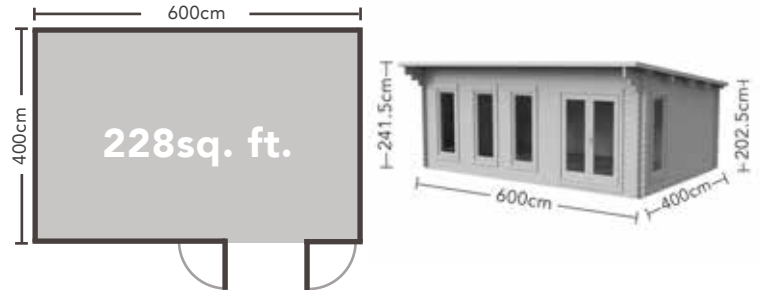

## The Wolverley - 6m x 4m

242(h) x 624(w) x 466(d)cm with overhang

Windows: 5 opening, tilt & turn  
 Doors: Double  
 Construction material: 45mm machined logs  
 Glazing: Double glazed toughened glass  
 Floor construction: 19mm Tongue & Groove  
 Roof construction: 19mm Tongue & Groove  
 Treatment: Untreated