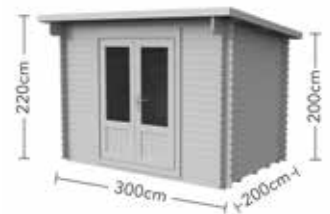

The Harwood - 3m x 2m

220(h) x 320(w) x 232(d)cm with overhang

Windows:	None
Doors:	Double
Construction material:	28mm machined logs
Glazing:	Single glazed toughened glass
Floor construction:	19mm Tongue & Groove
Roof construction:	19mm Tongue & Groove
Treatment:	Untreated