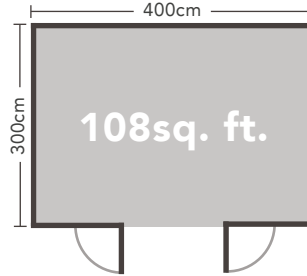

## The Harwood - 3m x 2m

220(h) x 320(w) x 232(d)cm with overhang

Windows:	None
Doors:	Double
Construction material:	28mm machined logs
Glazing:	Single glazed toughened glass
Floor construction:	19mm Tongue & Groove
Roof construction:	19mm Tongue & Groove
Treatment:	Untreated

## The Melbury - 4m x 3m

242(h) x 464(w) x 369(d)cm with overhang

Windows: 3 (1 opening), tilt & turn  
 Doors: Double  
 Construction material: 34mm machined logs  
 Glazing: Single or Double glazed toughened glass  
 Floor construction: 19mm Tongue & Groove  
 Roof construction: 19mm Tongue & Groove  
 Treatment: Untreated